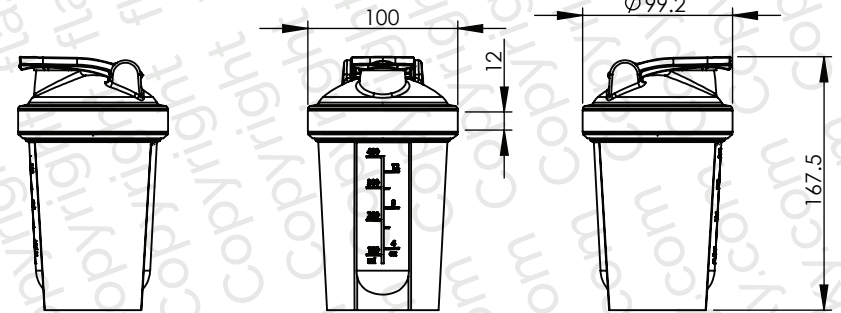

750ml

550ml

PRODUCT  
Mix

CODE  
MX

DIMENSIONS  
mm

SCALE  
1:5

flasky