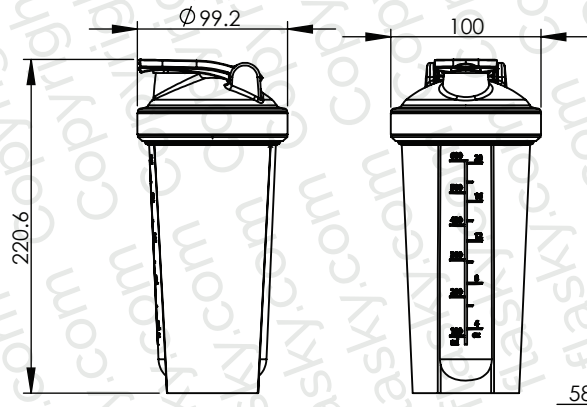

750ml

550ml

PRODUCT  
Mix

CODE  
MX

DIMENSIONS  
mm

SCALE  
1:5

flasky